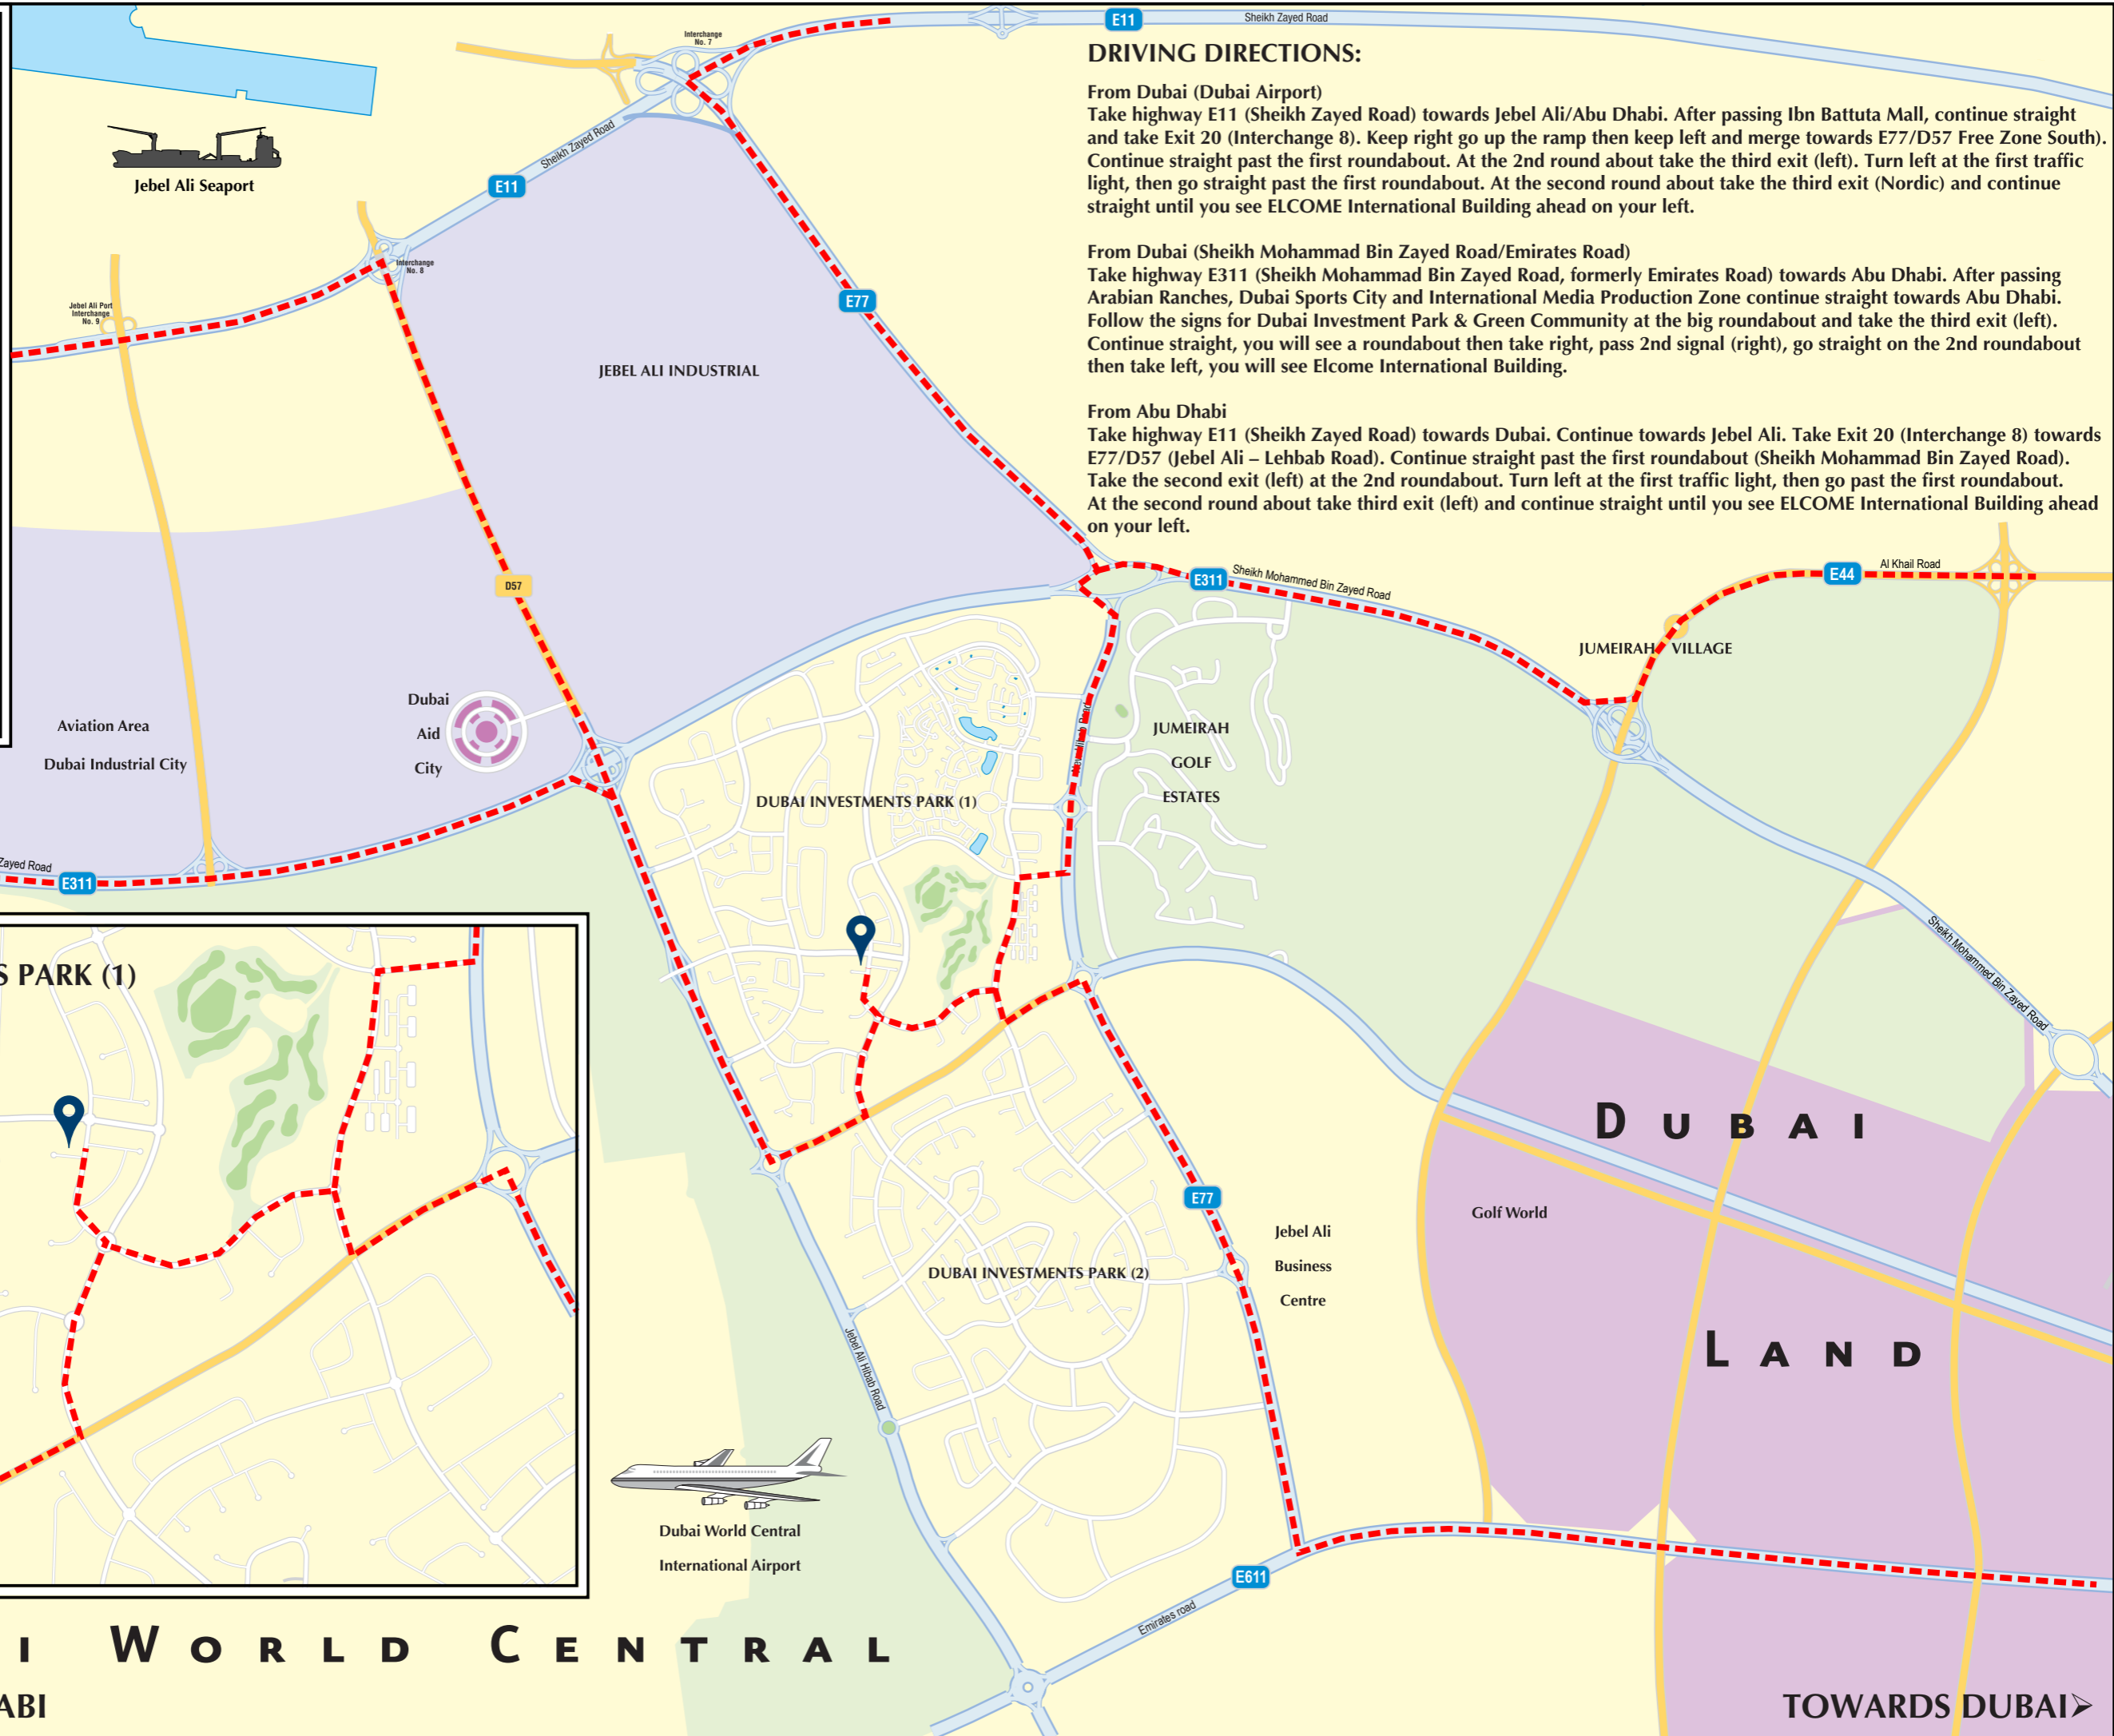

DRIVING DIRECTIONS:

From Dubai (Dubai Airport)
Take highway E11 (Sheikh Zayed Road) towards Jebel Ali/Abu Dhabi. After passing Ibn Battuta Mall, continue straight and take Exit 20 (Interchange 8). Keep right go up the ramp then keep left and merge towards E77/D57 Free Zone South). Continue straight past the first roundabout. At the 2nd round about take the third exit (left). Turn left at the first traffic light, then go straight past the first roundabout. At the second round about take the third exit (Nordic) and continue straight until you see ELCOME International Building ahead on your left.

From Dubai (Sheikh Mohammad Bin Zayed Road/Emirates Road)
Take highway E311 (Sheikh Mohammad Bin Zayed Road, formerly Emirates Road) towards Abu Dhabi. After passing Arabian Ranches, Dubai Sports City and International Media Production Zone continue straight towards Abu Dhabi. Follow the signs for Dubai Investment Park & Green Community at the big roundabout and take the third exit (left). Continue straight, you will see a roundabout then take right, pass 2nd signal (right), go straight on the 2nd roundabout then take left, you will see Elcome International Building.

From Abu Dhabi
Take highway E11 (Sheikh Zayed Road) towards Dubai. Continue towards Jebel Ali. Take Exit 20 (Interchange 8) towards E77/D57 (Jebel Ali – Lehab Road). Continue straight past the first roundabout (Sheikh Mohammad Bin Zayed Road). Take the second exit (left) at the 2nd roundabout. Turn left at the first traffic light, then go past the first roundabout. At the second round about take third exit (left) and continue straight until you see ELCOME International Building ahead on your left.

DUBAI INVESTMENTS PARK (1)

DUBAI WORLD CENTRAL

←TOWARDS ABU DHABI

TOWARDS DUBAI→